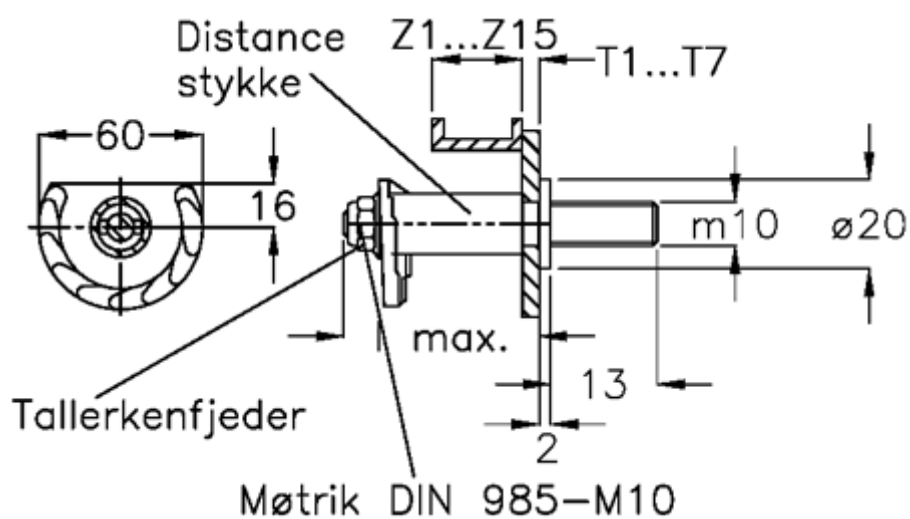

# Data Sheet

Article number: 20895707

Description: E+G Door lock  
GN 117-GB-T7-Z7

## Measures

Cam thickness = 18-27